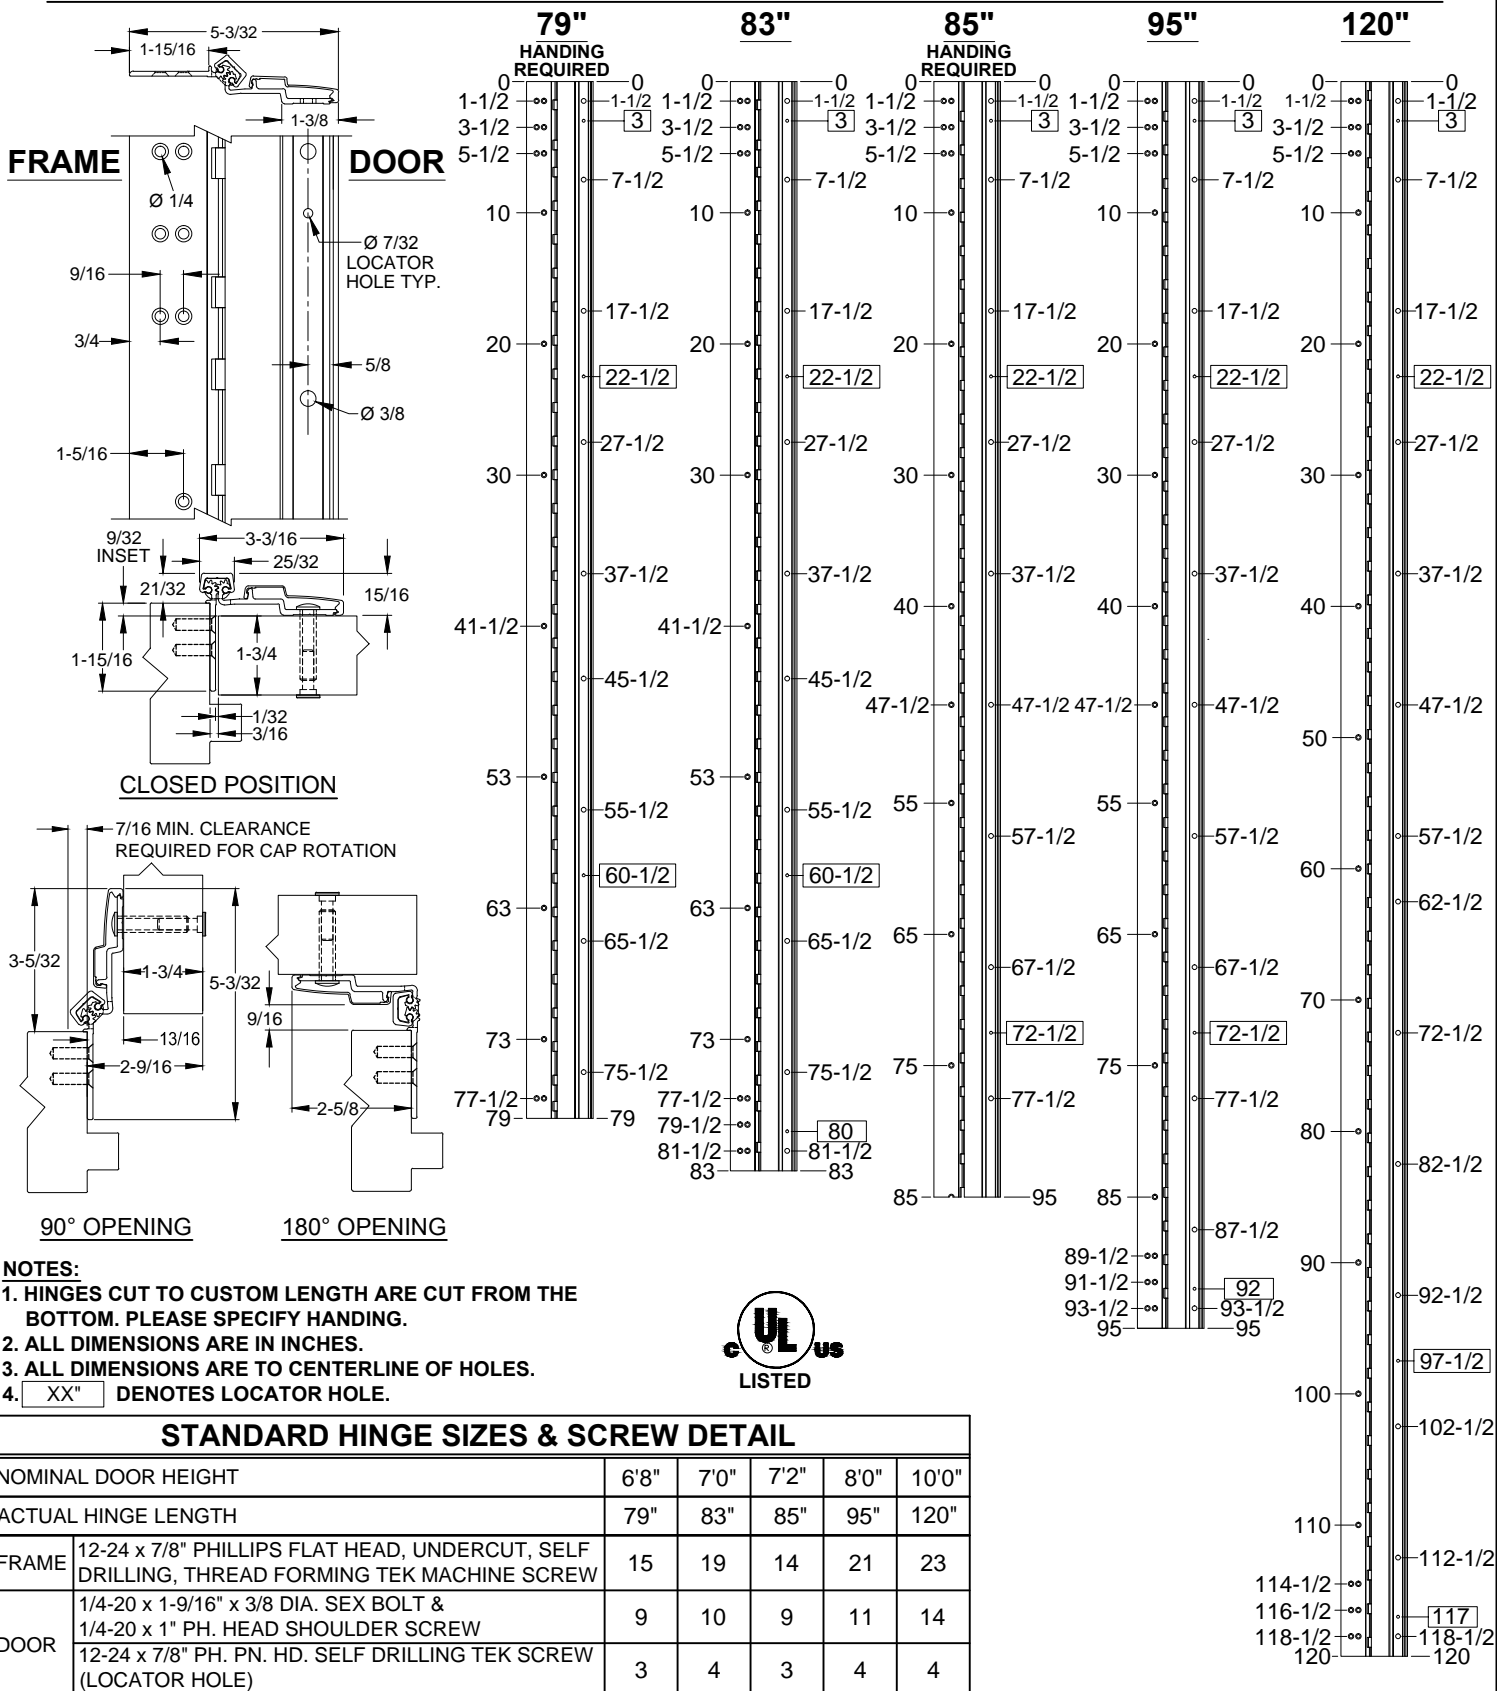

A460 - ALUMINUM GEARED HINGE, 9/32" INSET, HALF SURFACE

A460-ALUMINUM GEARED HINGE-01.DWG

www.abhmf.com
 E-mail: abhinfo@abhmf.com
 Architectural Builders Hardware Mfg., Inc.
 1222 Ardmore Ave., Itasca, IL 60143
 630.875.9900; FAX 800.9FAXABH (932.9224)